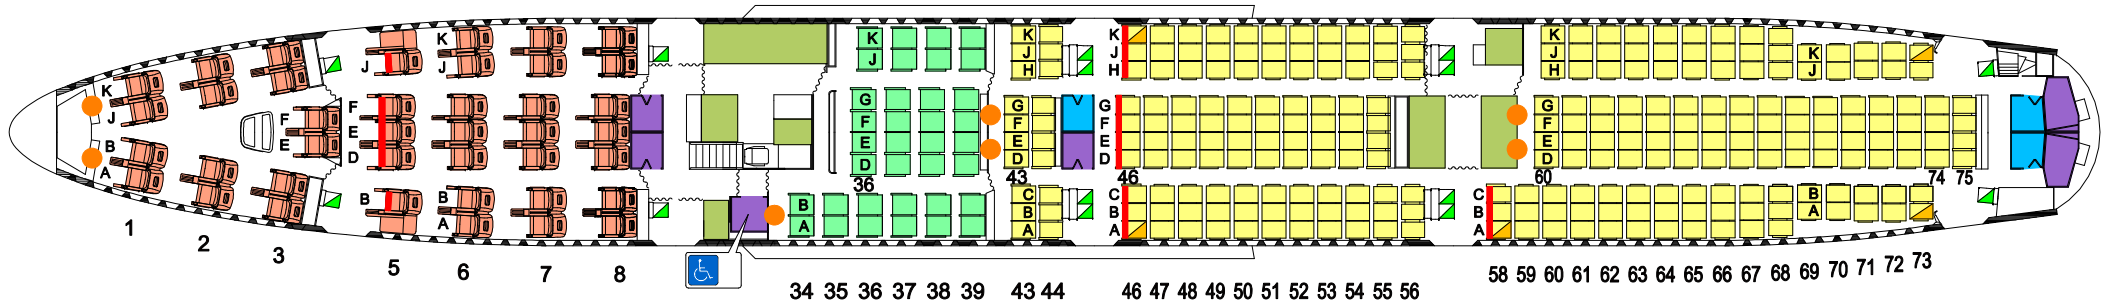

747-438

VH-OJU

- 58 BUSINESS
- 36 PREMIUM ECONOMY
- 270 ECONOMY

- BASSINET POSITIONS
- TOILET
- TOILET WITH BABY CHANGE FACILITIES
- ACCESSIBLE TOILET FACILITIES
- GALLEY
- CREW REST SEATS
- CREW SEATS
- THESE SEATS ARE ALLOCATED LAST
- EXIT ROW SEATING (NOT AVAILABLE TO CUSTOMERS WITH A DISABILITY)

UPPER DECK

- FOR INFORMATION ON ACCESSIBILITY IN BUSINESS CLASS PLEASE REFER TO QANTAS SPECIAL HANDLING.
- IN-SEAT IN FLIGHT ENTERTAINMENT VIDEO SCREENS THROUGHOUT.
- LAPTOP POWER THROUGHOUT.

AIRCRAFT SEAT MAP 747-438