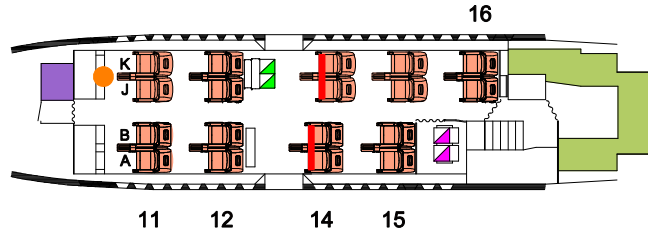

747-438

VH-OJU

- 58 BUSINESS
- 36 PREMIUM ECONOMY
- 270 ECONOMY

- BASSINET POSITIONS
- TOILET
- TOILET WITH BABY CHANGE FACILITIES
- ACCESSIBLE TOILET FACILITIES
- GALLEY
- CREW REST SEATS
- CREW SEATS
- THESE SEATS ARE ALLOCATED LAST
- EXIT ROW SEATING (NOT AVAILABLE TO CUSTOMERS WITH A DISABILITY)

UPPER DECK

- FOR INFORMATION ON ACCESSIBILITY IN BUSINESS CLASS PLEASE REFER TO QANTAS SPECIAL HANDLING.
- IN-SEAT IN FLIGHT ENTERTAINMENT VIDEO SCREENS THROUGHOUT.
- LAPTOP POWER THROUGHOUT.

AIRCRAFT SEAT MAP 747-438