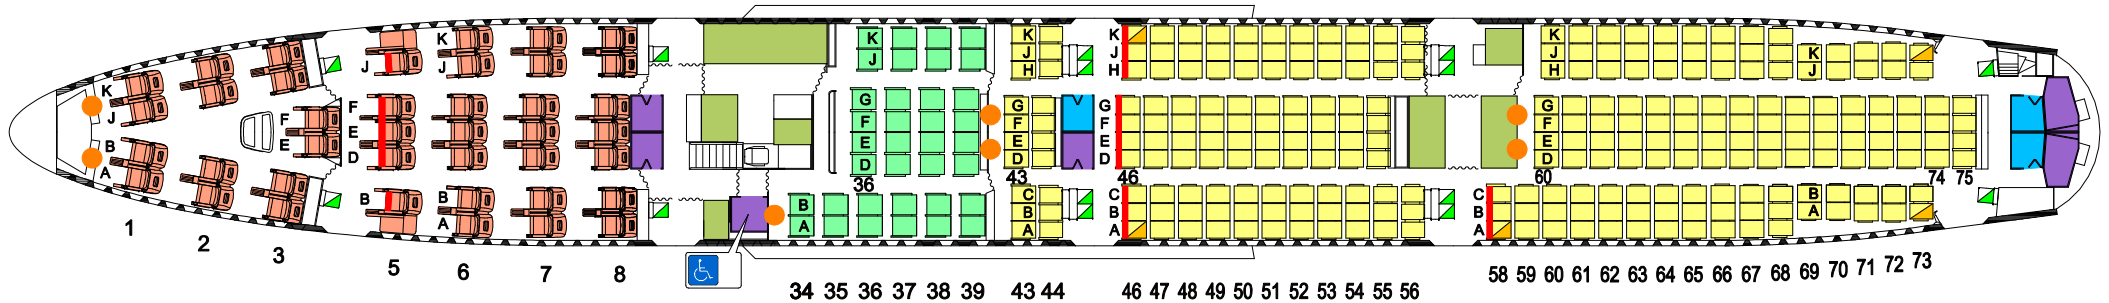

747-438ER

VH-OEE
 VH-OEG
 VH-OEH
 VH-OEI
 VH-OEJ

- 58 BUSINESS
- 36 PREMIUM ECONOMY
- 270 ECONOMY

- BASSINET POSITIONS
- TOILET
- TOILET WITH BABY CHANGE FACILITIES
- ACCESSIBLE TOILET FACILITIES
- GALLEY
- CREW REST SEATS
- CREW SEATS
- THESE SEATS ARE ALLOCATED LAST
- EXIT ROW SEATING (NOT AVAILABLE TO CUSTOMERS WITH A DISABILITY)

UPPER DECK

- FOR INFORMATION ON ACCESSIBILITY IN BUSINESS CLASS PLEASE REFER TO QANTAS SPECIAL HANDLING.
- IN-SEAT IN FLIGHT ENTERTAINMENT VIDEO SCREENS THROUGHOUT.
- LAPTOP POWER THROUGHOUT.

AIRCRAFT SEAT MAP 747-438ER