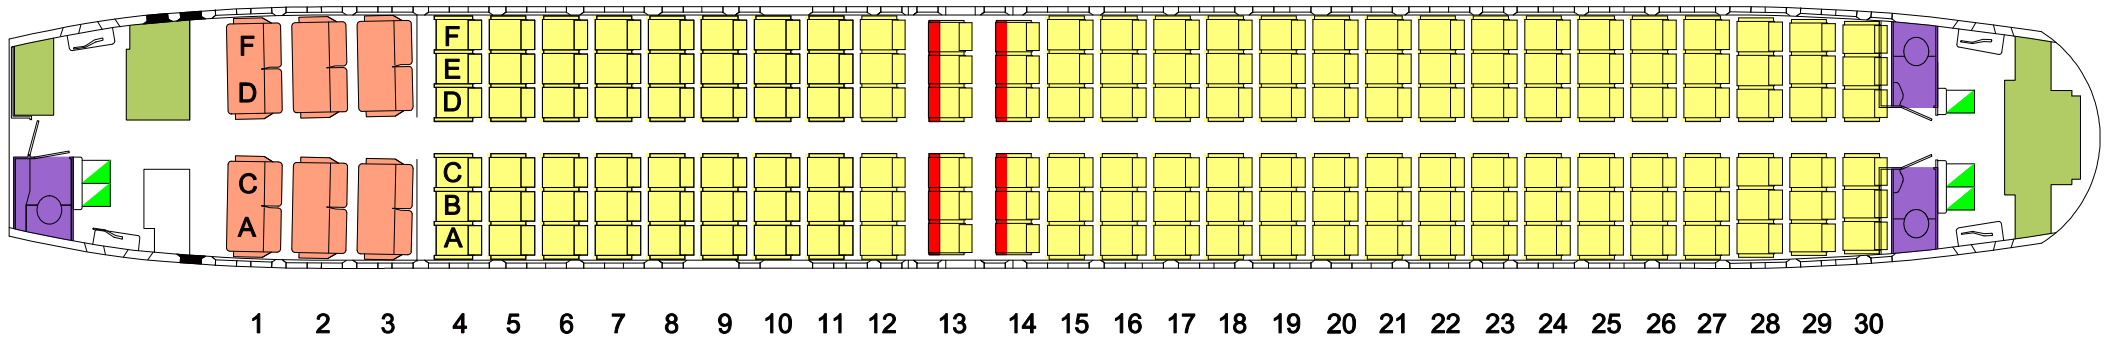

737-800

● ZK-ZQH

- 12 BUSINESS
- 162 ECONOMY

- TOILET WITH BABY CHANGE FACILITIES
- GALLEY
- BASSINETS NOT AVAILABLE
- IN-SEAT IN FLIGHT ENTERTAINMENT VIDEO SCREENS & LAPTOP POWER THROUGHOUT
- CREW SEATS
- EXIT ROW SEATING (NOT AVAILABLE TO CUSTOMERS WITH A DISABILITY)

JET CONNECT INTERNATIONAL AIRCRAFT SEAT MAP 737-800