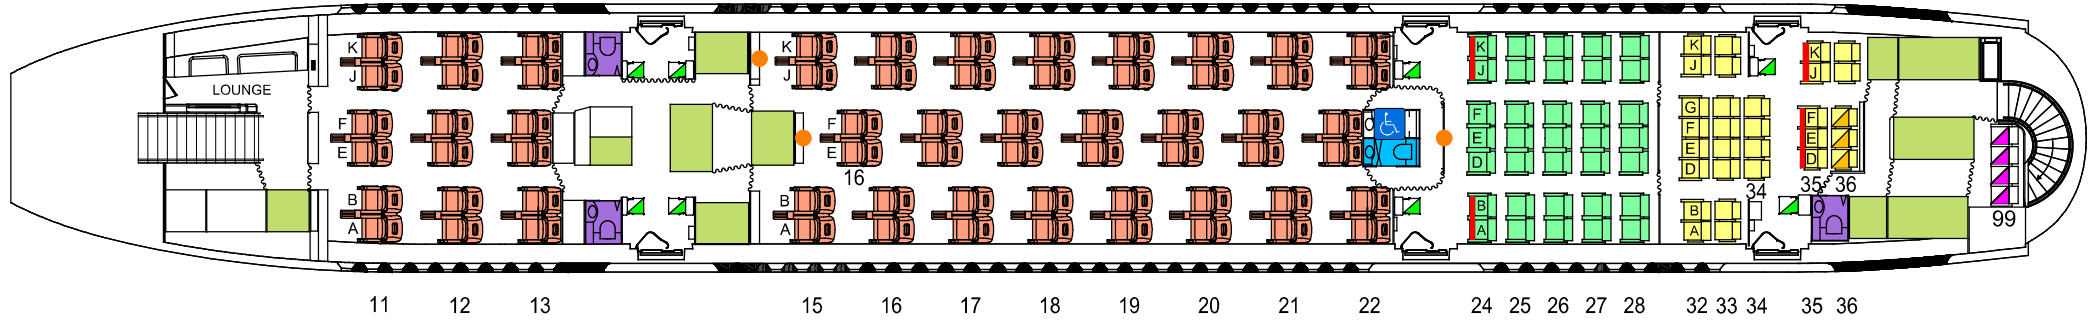

A380-800

- 14 FIRST
- 64 BUSINESS
- 35 PREMIUM ECONOMY
- 371 ECONOMY

- FOR INFORMATION ON ACCESSIBILITY IN BUSINESS CLASS PLEASE REFER TO QANTAS SPECIAL HANDLING.
- IN-SEAT IN FLIGHT ENTERTAINMENT VIDEO SCREENS THROUGHOUT.
- LAPTOP POWER THROUGHOUT.

- BASSINET POSITIONS
- TOILET
- TOILET WITH BABY CHANGE FACILITIES
- ♿ ACCESSIBLE TOILET FACILITIES
- GALLEY
- CREW REST SEATS
- CREW SEATS
- THESE SEATS ARE ALLOCATED LAST
- EXIT ROW SEATING (NOT AVAILABLE TO CUSTOMERS WITH A DISABILITY)

VH-OQA
VH-OQC
VH-OQL

UPPER DECK

MAIN DECK