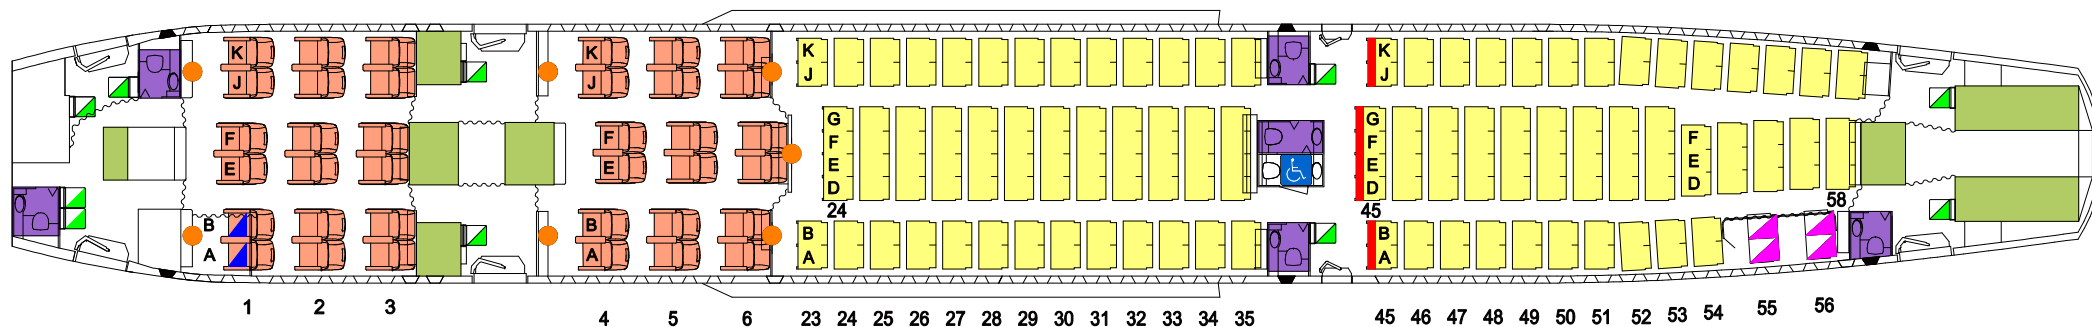

# A330-200 INTERNATIONAL

VH-EBG  
VH-EBL

36 BUSINESS  
199 ECONOMY

- FOR INFORMATION ON ACCESSIBILITY IN BUSINESS CLASS PLEASE REFER TO QANTAS SPECIAL HANDLING.
- IN-SEAT IN FLIGHT ENTERTAINMENT VIDEO SCREENS THROUGHOUT.
- LAPTOP POWER IN BUSINESS CLASS ONLY.

- BASSINET POSITIONS
- TOILET WITH BABY CHANGE FACILITIES
- ♿ ACCESSIBLE TOILET FACILITIES
- GALLEY
- THESE SEATS ARE NOT ALLOCATED
- THESE SEATS ARE NOT ALLOCATED ON FLIGHTS TO THE USA
- CREW SEATS
- EXIT ROW SEATING (NOT AVAILABLE TO CUSTOMERS WITH A DISABILITY)

AIRCRAFT SEAT MAP A330-200