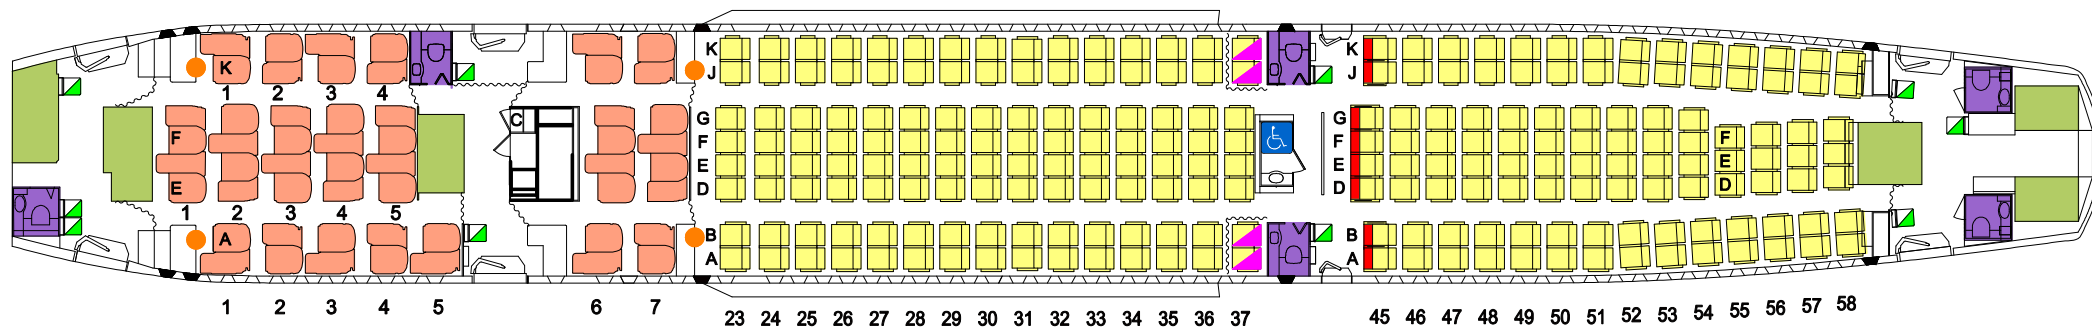

A330-200 DOMESTIC / INTERNATIONAL

27 BUSINESS
224 ECONOMY

- FOR INFORMATION ON ACCESSIBILITY IN BUSINESS CLASS PLEASE REFER TO QANTAS SPECIAL HANDLING.
- IN-SEAT IN FLIGHT ENTERTAINMENT VIDEO SCREENS THROUGHOUT.
- LAPTOP POWER THROUGHOUT.

- BASSINET POSITIONS
- TOILET WITH BABY CHANGE FACILITIES
- ♿ ACCESSIBLE TOILET FACILITIES
- GALLEY
- SEATS 37A,B/37J,K ARE NOT ALLOCATED ON INTERNATIONAL FLIGHTS
- CREW SEATS
- EXIT ROW SEATING (NOT AVAILABLE TO CUSTOMERS WITH A DISABILITY)

VH-EBO
VH-EBP
VH-EBQ
VH-EBR
VH-EBS
VH-EBV

AIRCRAFT SEAT MAP A330-200