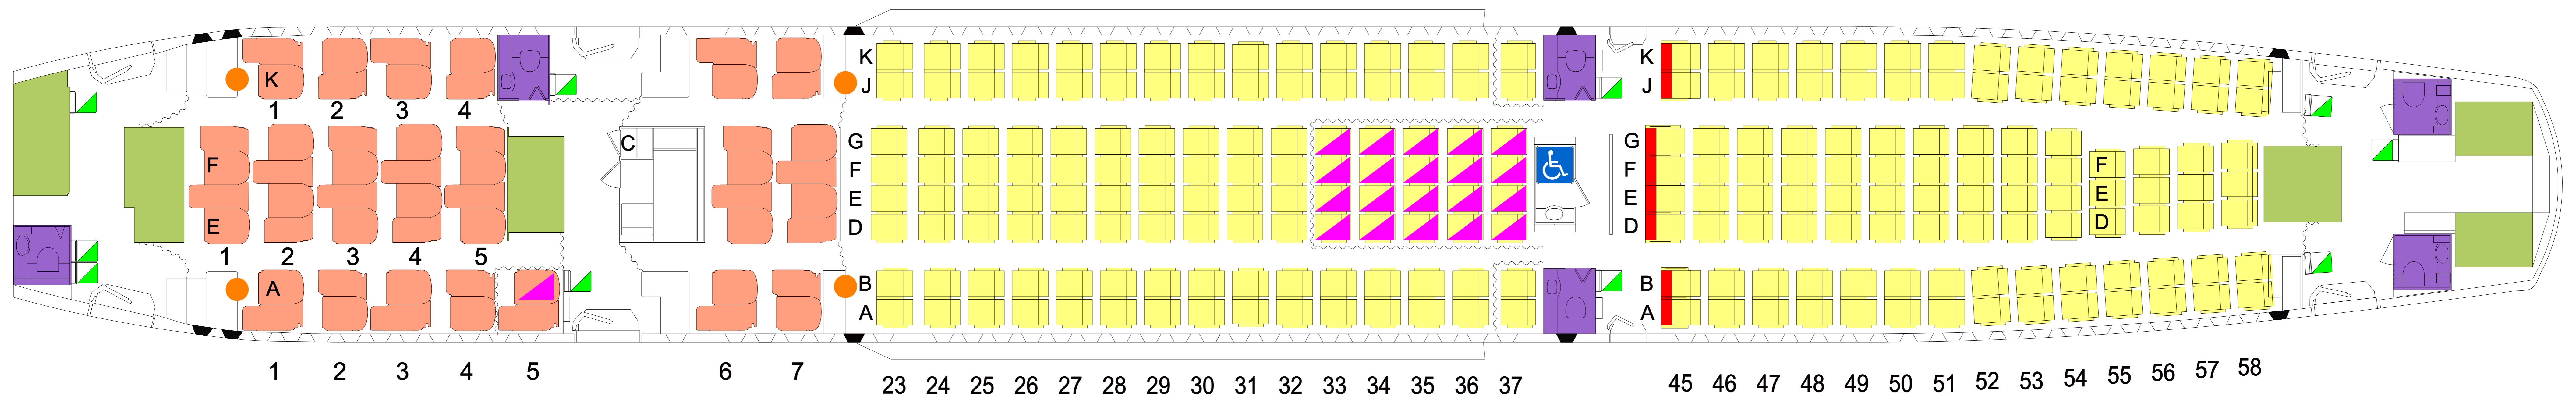

A330-200 INTERNATIONAL LONG RANGE PLUS

26 BUSINESS
208 ECONOMY

- FOR INFORMATION ON ACCESSIBILITY IN BUSINESS CLASS PLEASE REFER TO QANTAS SPECIAL HANDLING.
- IN-SEAT IN FLIGHT ENTERTAINMENT VIDEO SCREENS THROUGHOUT.
- LAPTOP POWER THROUGHOUT.

- BASSINET POSITIONS
- TOILET WITH BABY CHANGE FACILITIES
- ACCESSIBLE TOILET FACILITIES
- GALLEY
- SEATS 33 - 37D,E,F,G ARE NOT ALLOCATED ON INTERNATIONAL FLIGHTS
- CREW SEATS
- EXIT ROW SEATING (NOT AVAILABLE TO CUSTOMERS WITH A DISABILITY)

VH-EBM
VH-EBN
VH-EBO
VH-EBP
VH-EBQ
VH-EBR
VH-EBS
VH-EBV

AIRCRAFT SEAT MAP A330-200