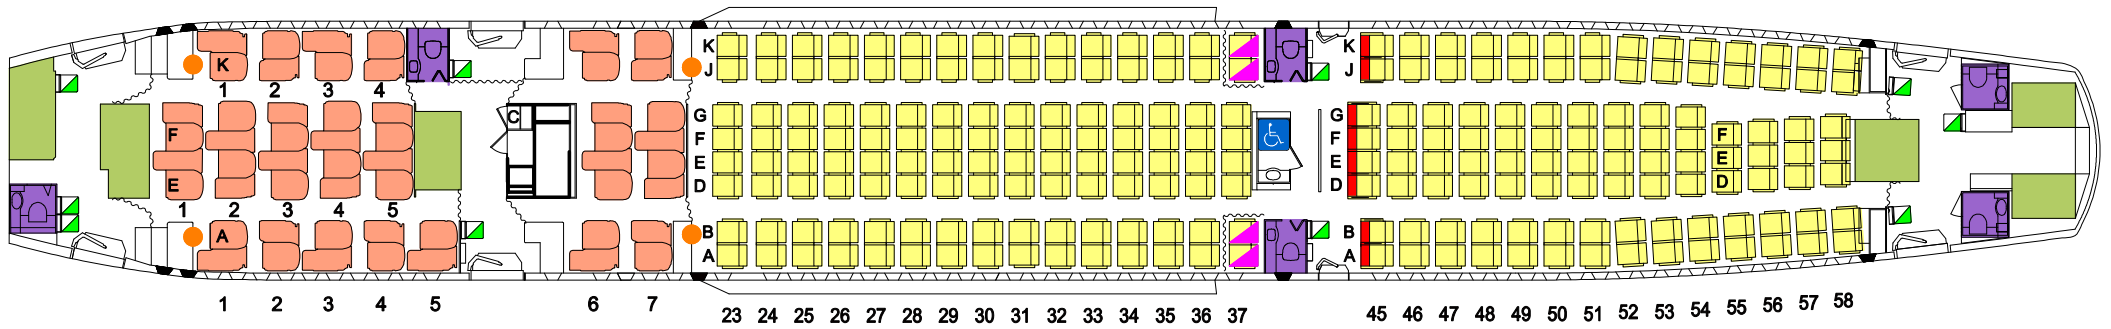

A330-200 DOMESTIC / INTERNATIONAL

VH-EBS

- 27 BUSINESS
- 224 ECONOMY

- FOR INFORMATION ON ACCESSIBILITY IN BUSINESS CLASS PLEASE REFER TO QANTAS SPECIAL HANDLING.
- IN-SEAT IN FLIGHT ENTERTAINMENT VIDEO SCREENS THROUGHOUT.
- LAPTOP POWER THROUGHOUT.

- BASSINET POSITIONS
- TOILET WITH BABY CHANGE FACILITIES
- ACCESSIBLE TOILET FACILITIES
- GALLEY
- SEATS 37A,B/37J,K ARE NOT ALLOCATED ON INTERNATIONAL FLIGHTS
- CREW SEATS
- EXIT ROW SEATING (NOT AVAILABLE TO CUSTOMERS WITH A DISABILITY)

AIRCRAFT SEAT MAP A330-200