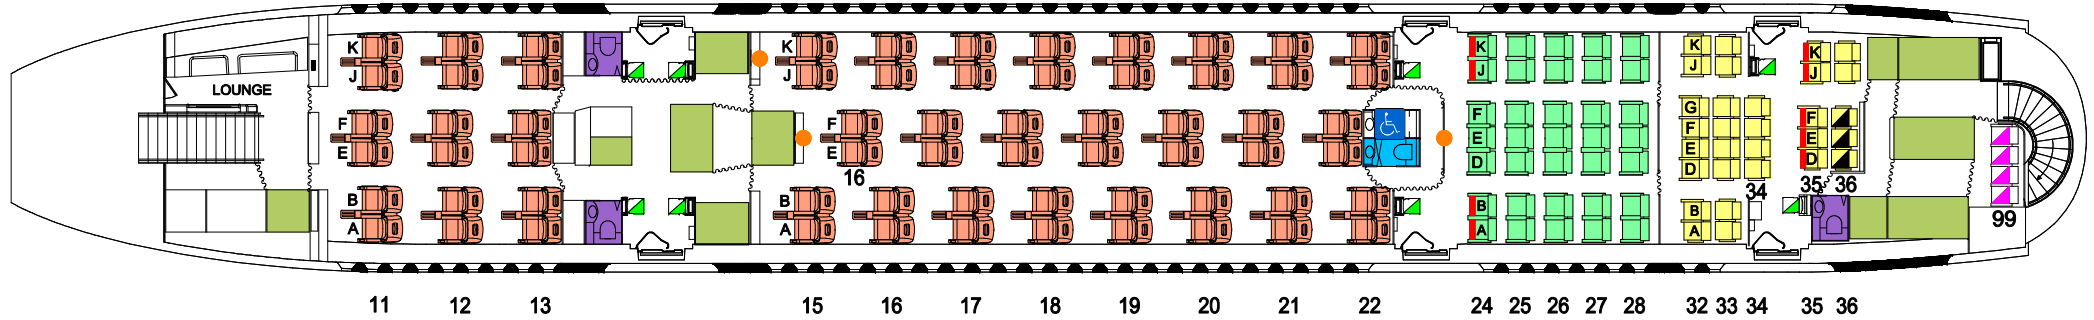

A380-800

- 14 FIRST
- 64 BUSINESS
- 35 PREMIUM ECONOMY
- 371 ECONOMY

- FOR INFORMATION ON ACCESSIBILITY IN BUSINESS CLASS PLEASE REFER TO QANTAS SPECIAL HANDLING.
- IN-SEAT IN FLIGHT ENTERTAINMENT VIDEO SCREENS THROUGHOUT.
- LAPTOP POWER THROUGHOUT.

- BASSINET POSITIONS
- TOILET
- TOILET WITH BABY CHANGE FACILITIES
- ♿ ACCESSIBLE TOILET FACILITIES
- GALLEY
- CREW REST SEATS
- CREW SEATS
- THESE SEATS ARE ALLOCATED LAST
- EXIT ROW SEATING (NOT AVAILABLE TO CUSTOMERS WITH A DISABILITY)

VH-OQA
 VH-OQB
 VH-OQC
 VH-OQD
 VH-OQE
 VH-OQF
 VH-OQG
 VH-OQH
 VH-OQI
 VH-OQJ
 VH-OQK
 VH-OQL

UPPER DECK

MAIN DECK