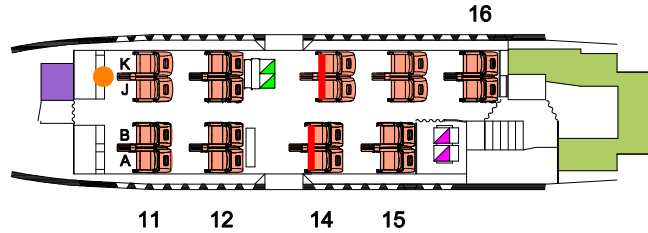

747-438ER

- 58 BUSINESS
- 36 PREMIUM ECONOMY
- 270 ECONOMY

VH-OEE
 VH-OEF
 VH-OEG
 VH-OEH
 VH-OEI
 VH-OEJ

UPPER DECK

- BASSINET POSITIONS
- TOILET
- TOILET WITH BABY CHANGE FACILITIES
- ACCESSIBLE TOILET FACILITIES
- GALLEY
- CREW REST SEATS
- CREW SEATS
- THESE SEATS ARE ALLOCATED LAST
- EXIT ROW SEATING (NOT AVAILABLE TO CUSTOMERS WITH A DISABILITY)