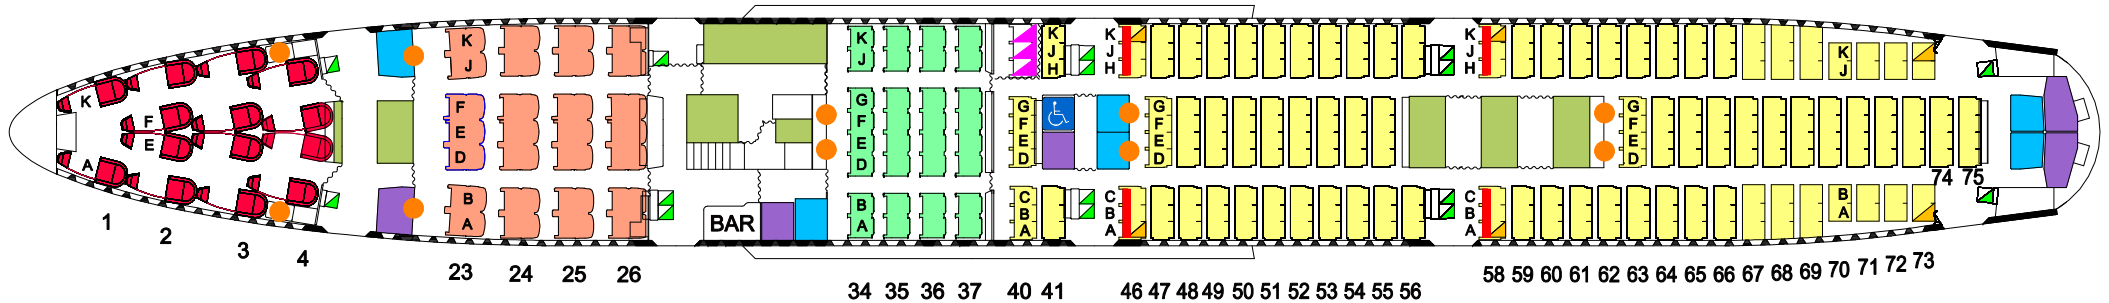

747-400

VH-OEB
VH-OJM

- 14 FIRST
- 52 BUSINESS
- 32 PREMIUM ECONOMY
- 255 ECONOMY

- BASSINET POSITIONS
- TOILET
- TOILET WITH BABY CHANGE FACILITIES
- ♿ ACCESSIBLE TOILET FACILITIES
- GALLEY
- SEATS 40H,J,K ARE NOT ALLOCATED
- CREW SEATS
- THESE SEATS ARE ALLOCATED LAST
- EXIT ROW SEATING (NOT AVAILABLE TO CUSTOMERS WITH A DISABILITY)

AIRCRAFT SEAT MAP 747-400