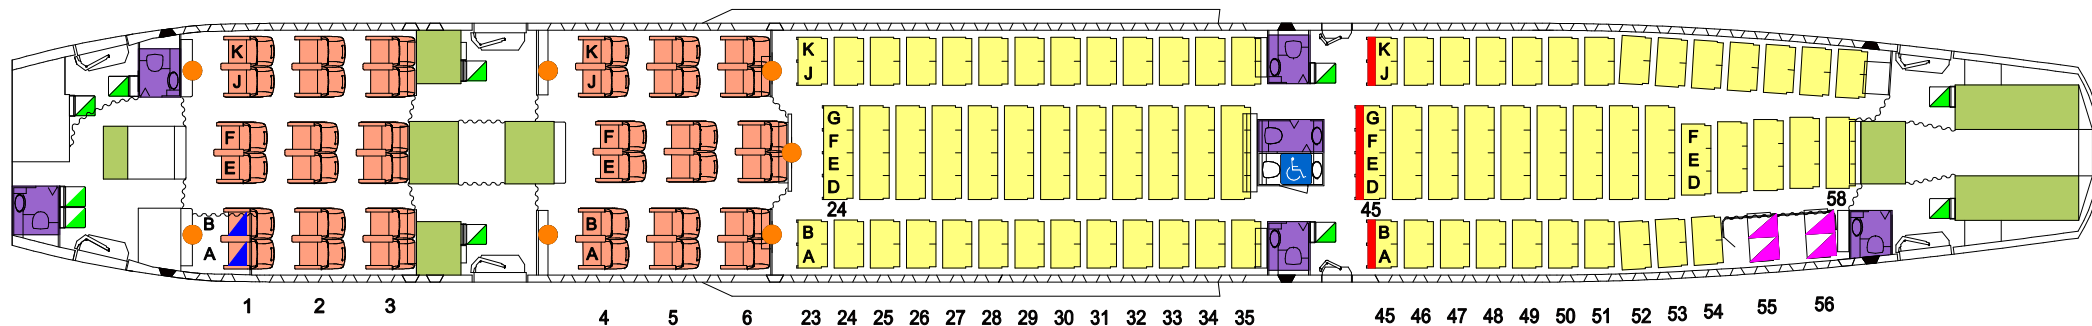

# A330-200 INTERNATIONAL

VH-EBG  
VH-EBL

36 BUSINESS  
199 ECONOMY

- FOR INFORMATION ON ACCESSIBILITY IN BUSINESS CLASS PLEASE REFER TO QANTAS SPECIAL HANDLING.
- IN-SEAT IN FLIGHT ENTERTAINMENT VIDEO SCREENS THROUGHOUT.
- LAPTOP POWER IN BUSINESS CLASS ONLY.

- BASSINET POSITIONS
- TOILET WITH BABY CHANGE FACILITIES
- ♿ ACCESSIBLE TOILET FACILITIES
- GALLEY
- THESE SEATS ARE NOT ALLOCATED
- THESE SEATS ARE NOT ALLOCATED ON FLIGHTS TO THE USA
- CREW SEATS
- EXIT ROW SEATING (NOT AVAILABLE TO CUSTOMERS WITH A DISABILITY)

AIRCRAFT SEAT MAP A330-200