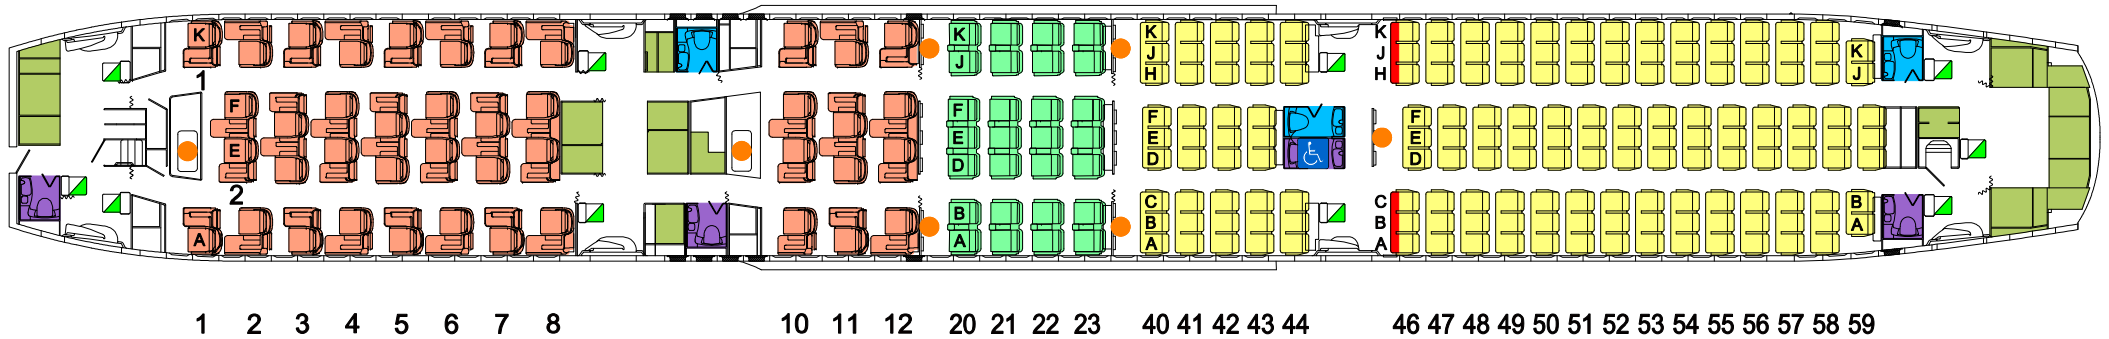

787-9 INTERNATIONAL

- 42 BUSINESS
- 28 PREMIUM ECONOMY
- 166 ECONOMY

- FOR INFORMATION ON ACCESSIBILITY IN BUSINESS CLASS PLEASE REFER TO QANTAS SPECIAL HANDLING.
- IN-SEAT IN FLIGHT ENTERTAINMENT VIDEO SCREENS THROUGHOUT.
- LAPTOP POWER THROUGHOUT.

- BASSINET POSITIONS
- TOILET
- TOILET WITH BABY CHANGE FACILITIES
- ACCESSIBLE TOILET FACILITIES
- GALLEY
- CREW SEATS
- EXIT ROW SEATING (NOT AVAILABLE TO CUSTOMERS WITH A DISABILITY)

VH-ZNA
 VH-ZNB
 VH-ZNC
 VH-ZND
 VH-ZNE
 VH-ZNF
 VH-ZNG
 VH-ZNH

AIRCRAFT SEAT MAP 787-9