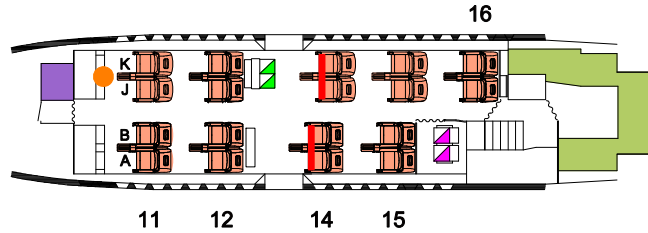

747-438ER

- 58 BUSINESS
- 36 PREMIUM ECONOMY
- 270 ECONOMY

VH-OEE
 VH-OEF
 VH-OEG
 VH-OEH
 VH-OEI
 VH-OEJ

UPPER DECK

- BASSINET POSITIONS
- TOILET
- TOILET WITH BABY CHANGE FACILITIES
- ACCESSIBLE TOILET FACILITIES
- GALLEY
- CREW REST SEATS
- CREW SEATS
- THESE SEATS ARE ALLOCATED LAST
- EXIT ROW SEATING (NOT AVAILABLE TO CUSTOMERS WITH A DISABILITY)