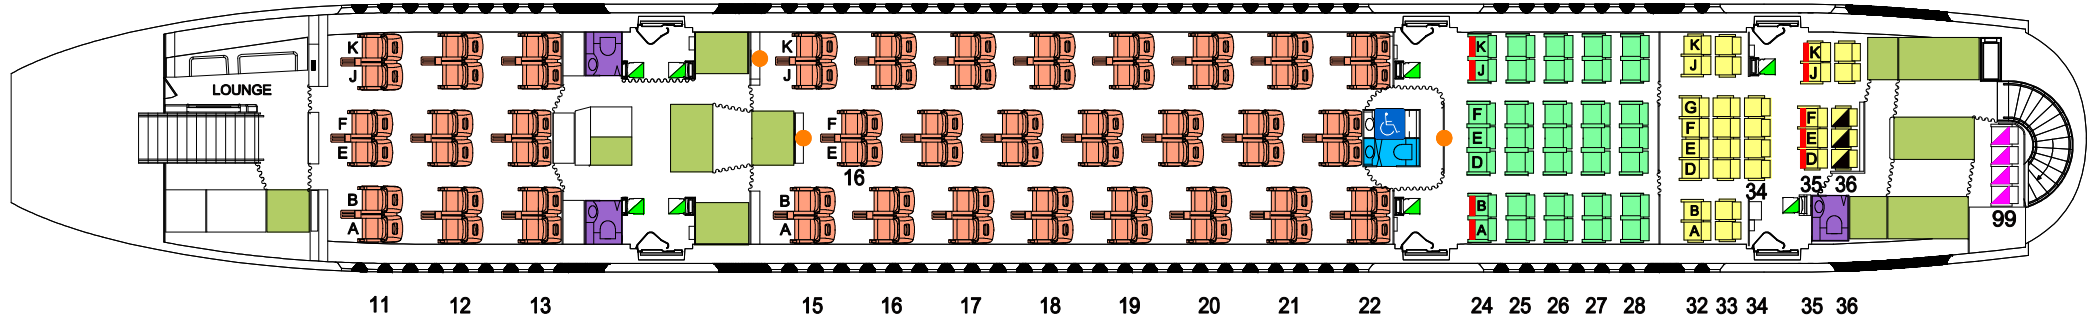

A380-800

- 14 FIRST
- 64 BUSINESS
- 35 PREMIUM ECONOMY
- 371 ECONOMY

- FOR INFORMATION ON ACCESSIBILITY IN BUSINESS CLASS PLEASE REFER TO QANTAS SPECIAL HANDLING.
- IN-SEAT IN FLIGHT ENTERTAINMENT VIDEO SCREENS THROUGHOUT.
- LAPTOP POWER THROUGHOUT.

- BASSINET POSITIONS
- TOILET
- TOILET WITH BABY CHANGE FACILITIES
- ♿ ACCESSIBLE TOILET FACILITIES
- GALLEY
- CREW REST SEATS
- CREW SEATS
- THESE SEATS ARE ALLOCATED LAST
- EXIT ROW SEATING (NOT AVAILABLE TO CUSTOMERS WITH A DISABILITY)

VH-OQA
 VH-OQB
 VH-OQC
 VH-OQD
 VH-OQE
 VH-OQF
 VH-OQG
 VH-OQH
 VH-OQI
 VH-OQJ
 VH-OQK
 VH-OQL

UPPER DECK

MAIN DECK